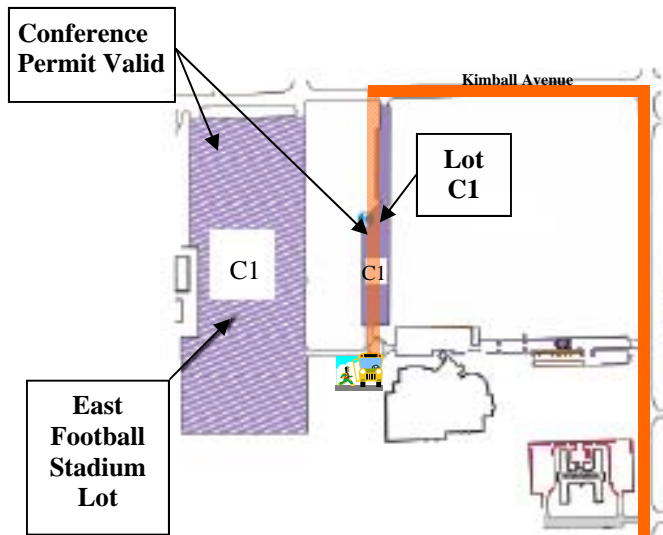

K-State Conference Parking Map

Shuttle Pick-up/Drop-off

Conference Parking

Shuttle Route

Holiday Inn at the Campus

K-State Student Union

K-State Student Union

Parking Garage Construction Site

IMPORTANT: In August 2007 construction began on a 1,400-stall parking garage on the south side of the K-State campus. When completed in early 2009, the garage will more than triple the parking capacity at the K-State Student Union. **During construction, visitors are required to park in the football stadium east lot on the north end of campus (along Kimball Avenue). A conference parking permit is required.**

Conference participants should allow ample time to get from the east stadium lot to the Union. Please park at least 30 minutes prior to the start of the conference.

Your understanding and patience are appreciated during construction of this enhancement to the campus.